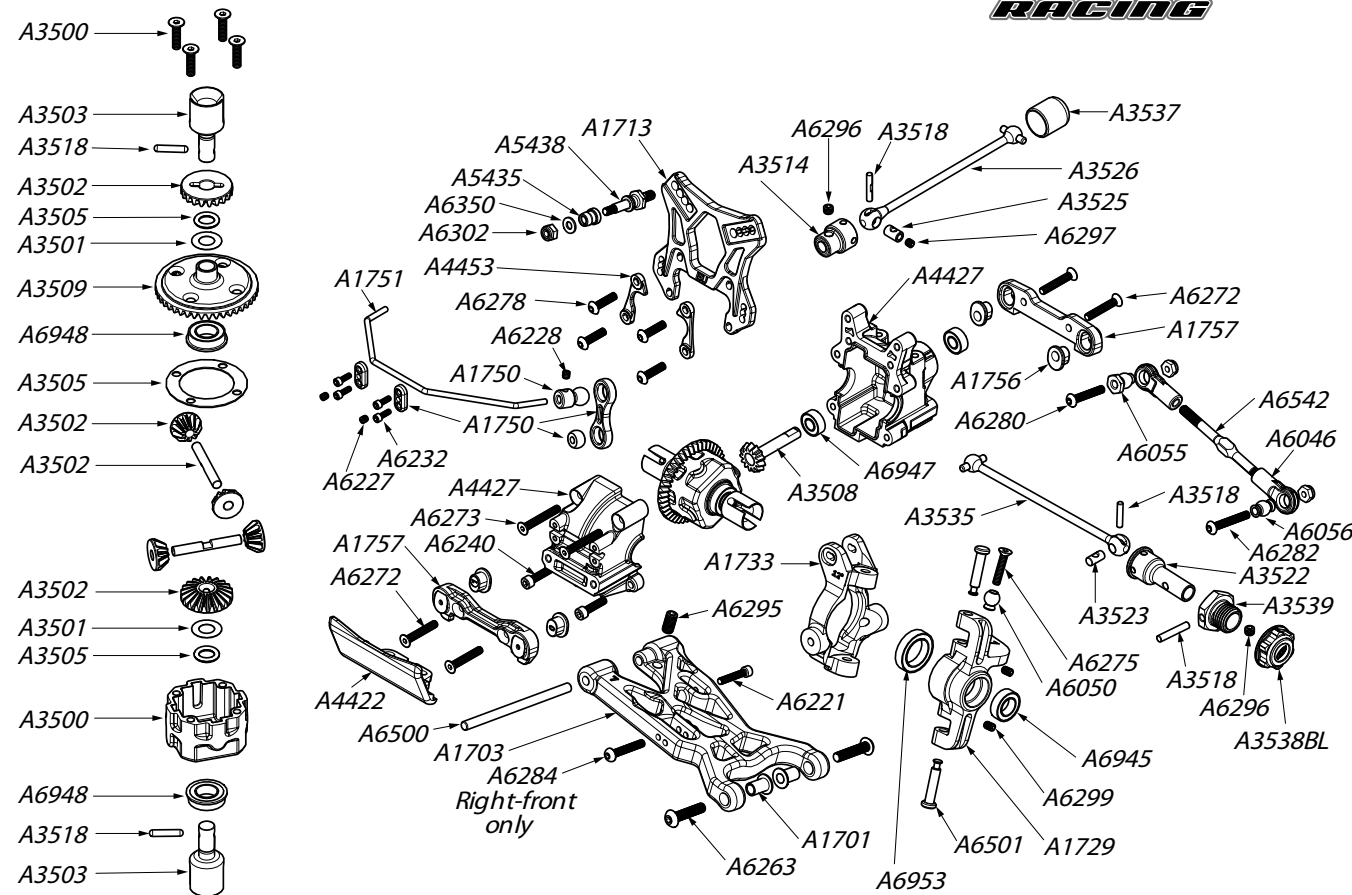

Front Differential