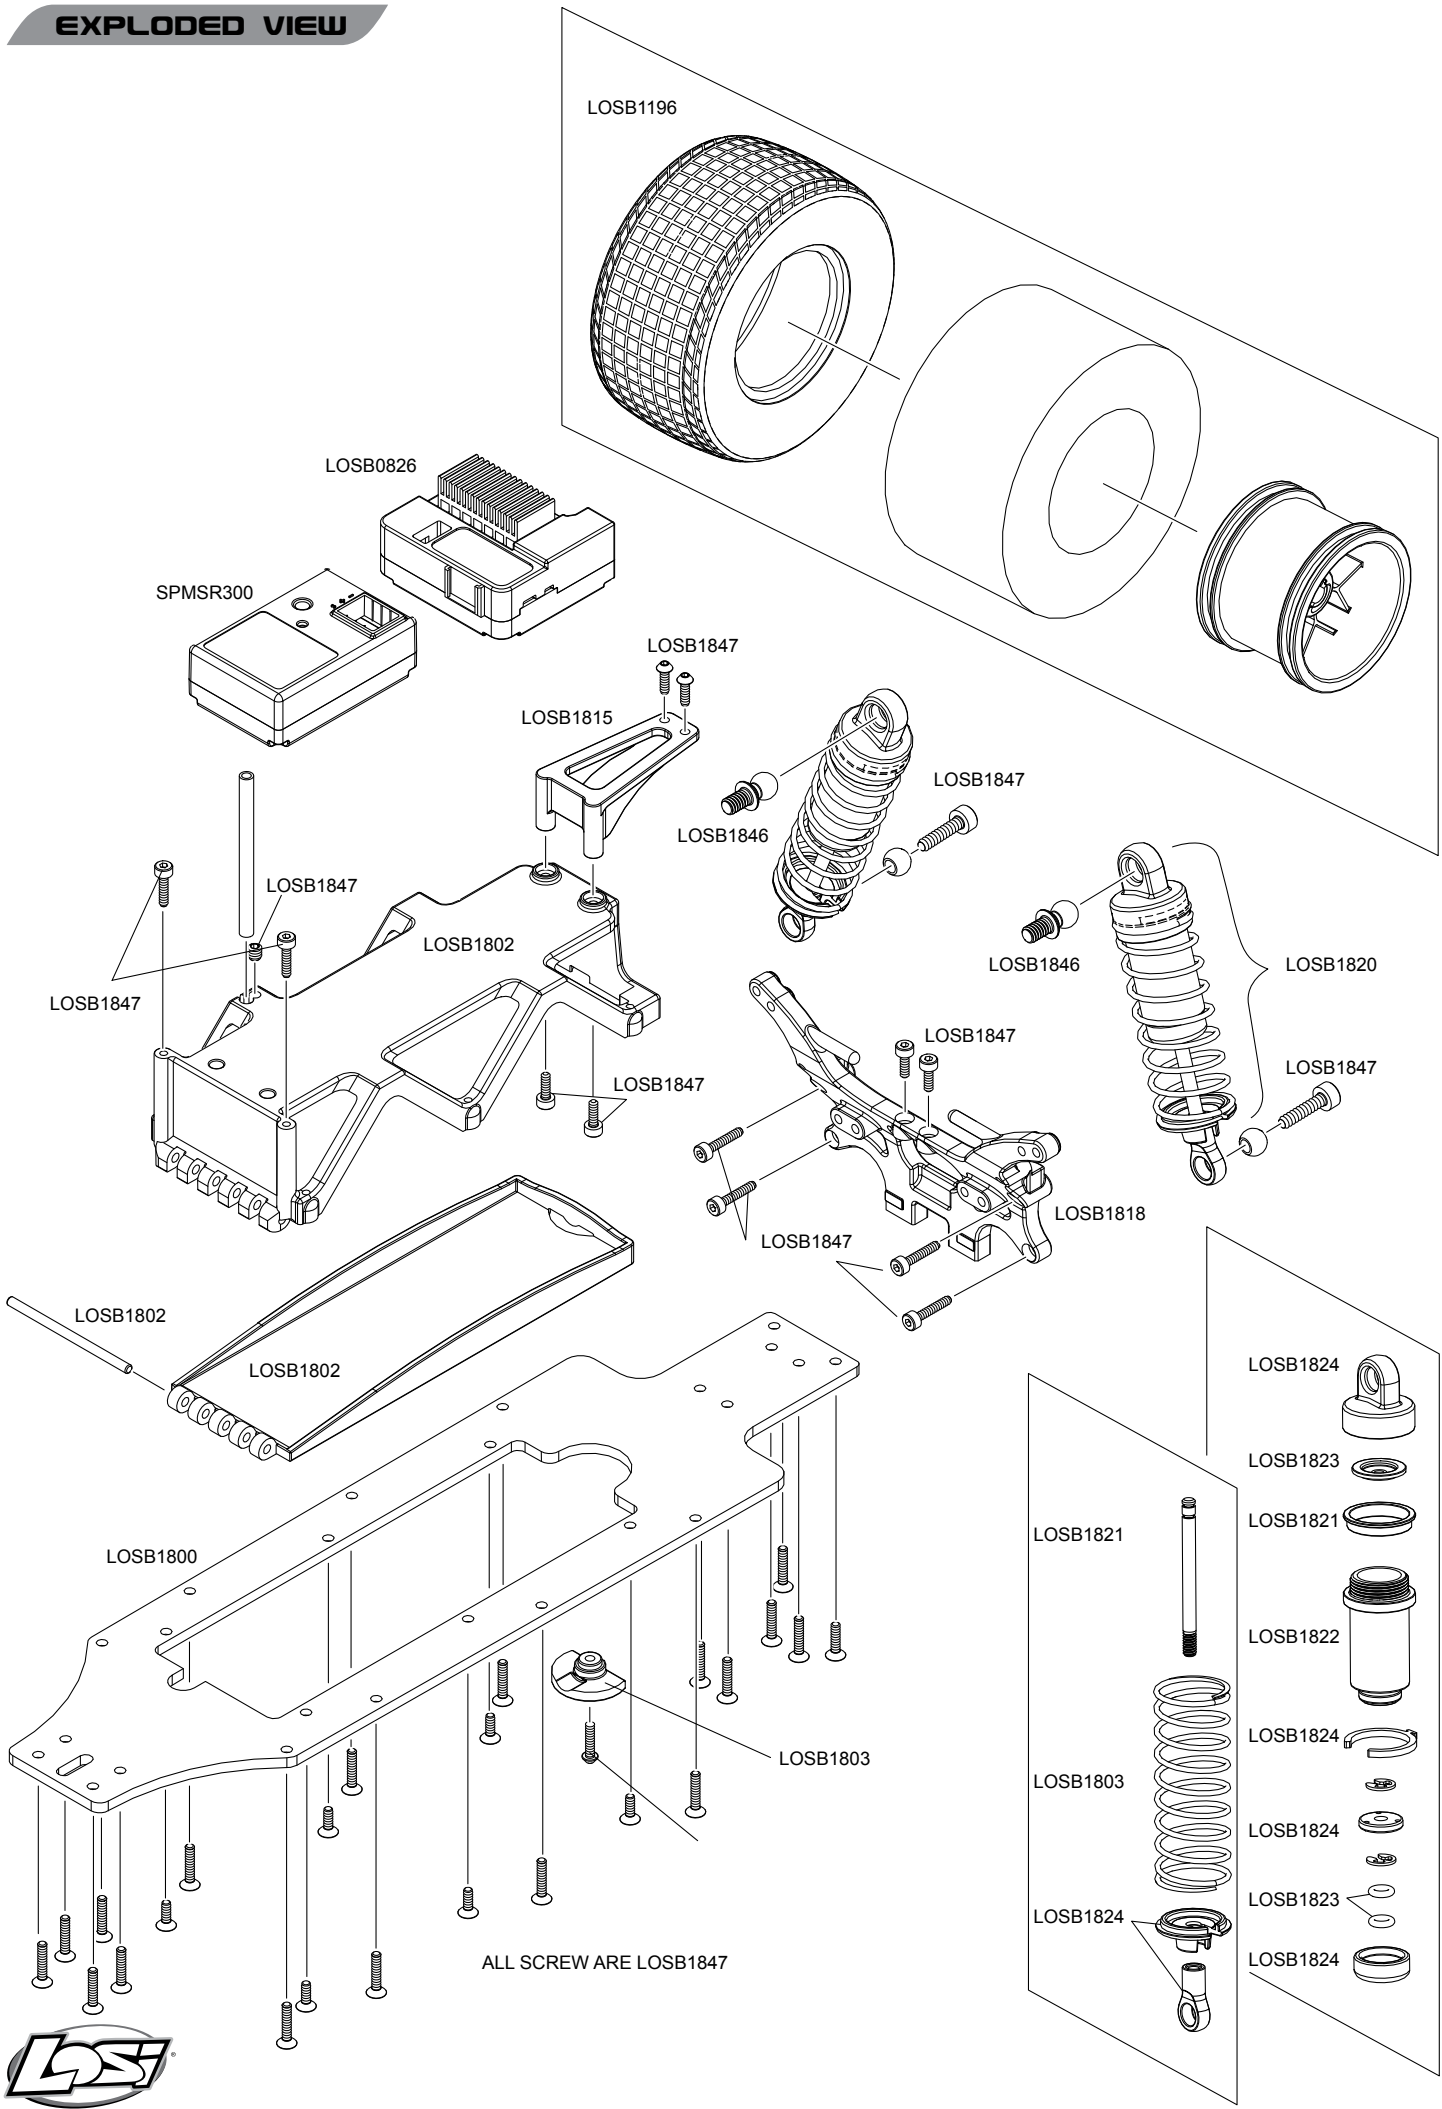

EXPLODED VIEW

ALL SCREW ARE LOSB1847